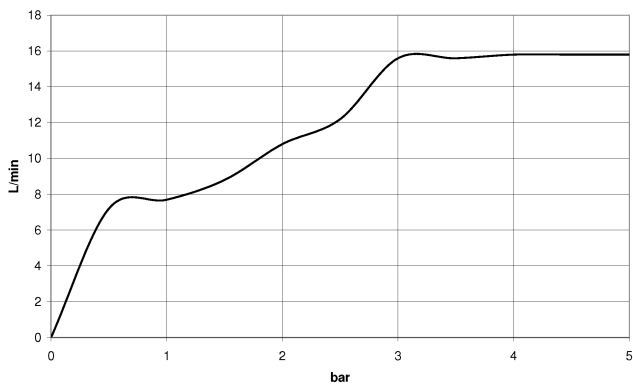

LULU Hand shower set with individual rosettes - Chrome

LULU

27 808 710

- COMPACT RAIN, max. flow rate 15 l/min (at 3 bar)
- with anti-scale system
- 3/8" shower outlet
- rosette for wall elbow 78 x 55mm
- rosette for shower holder 78 x 55mm
- metal shower hose 1250mm with integrated anti-twist protection
- 1/2" wall elbow

Intrinsic protection against back flow.

	Chrome	27 808 710-00
	Chrome	27 808 710-00 0010
	Brushed Platinum	27 808 710-06
	Brushed Platinum	27 808 710-06 0010

Recommended miscellaneous

- Concealed wall elbow -** 35 085 970 90
- max. recess depth 163 mm
 - min. recess depth 90 mm

27 808 710

mm [inches]

Flow rate chart

Certificates

LGA_29985. Belgaqua_21-383- WRAS_2209005.
27_8.

27 808 710

Spare parts list

No.	Item Number	Name	Quantity used	Delivery time
1	28 450 710-00	LULU Wall elbow - Chrome	1	10
2	28 050 710-00	LULU Wall bracket - Chrome	1	-
Spare part can no longer be ordered, please order the replacement item				
3	90 30 02 072 00-00	Metal shower hose 1/2" x 3/8" x 1250 mm - Chrome	1	10
4	90 12 11 152 00-00	shower	1	-
Spare part can no longer be ordered, please order the replacement item				