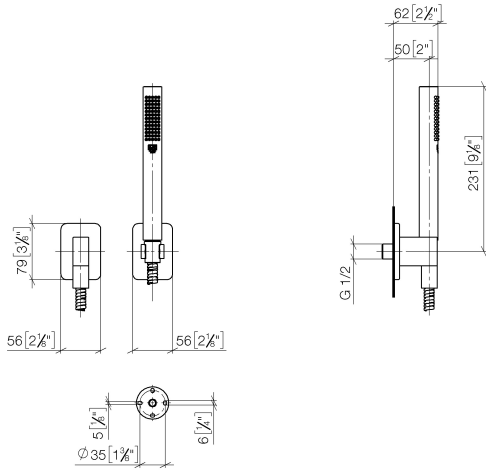

LULU Hand shower set with individual rosettes - Chrome

LULU

27 808 710

- COMPACT RAIN, max. flow rate 15 l/min (at 3 bar)
- with anti-scale system
- 3/8" shower outlet
- rosette for wall elbow 78 x 55mm
- rosette for shower holder 78 x 55mm
- metal shower hose 1250mm with integrated anti-twist protection
- 1/2" wall elbow

Intrinsic protection against back flow.

	Chrome	27 808 710-00
	Chrome	27 808 710-00 0010
	Brushed Platinum	27 808 710-06
	Brushed Platinum	27 808 710-06 0010

Recommended miscellaneous

- Concealed wall elbow -** 35 085 970 90
- max. recess depth 163 mm
 - min. recess depth 90 mm

27 808 710

mm [inches]

Flow rate chart

Certificates

LGA_29985. Belgaqua_21-383- WRAS_2209005.
27_8.

27 808 710

Spare parts list

No.	Item Number	Name	Quantity used	Delivery time
1	28 450 710-00	LULU Wall elbow - Chrome	1	10
2	28 050 710-00	LULU Wall bracket - Chrome	1	-
Spare part can no longer be ordered, please order the replacement item				
3	90 30 02 072 00-00	Metal shower hose 1/2" x 3/8" x 1250 mm - Chrome	1	10
4	90 12 11 152 00-00	shower	1	-
Spare part can no longer be ordered, please order the replacement item				