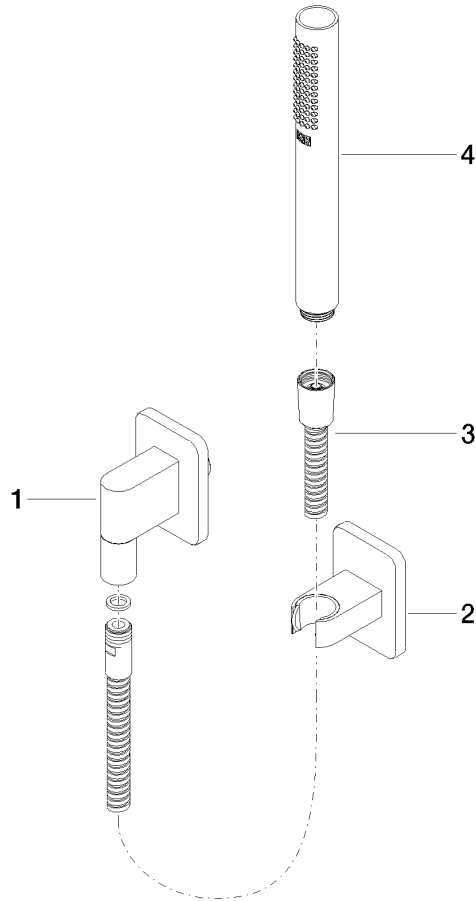

LULU Hand shower set with individual rosettes - Chrome

LULU

27 808 710

- COMPACT RAIN, max. flow rate 15 l/min (at 3 bar)
- with anti-scale system
- 3/8" shower outlet
- rosette for wall elbow 78 x 55mm
- rosette for shower holder 78 x 55mm
- metal shower hose 1250mm with integrated anti-twist protection
- 1/2" wall elbow

Intrinsic protection against back flow.

	Chrome	27 808 710-00
	Chrome	27 808 710-00 0010
	Brushed Platinum	27 808 710-06
	Brushed Platinum	27 808 710-06 0010

Recommended miscellaneous

- Concealed wall elbow -** 35 085 970 90
- max. recess depth 163 mm
 - min. recess depth 90 mm

27 808 710

mm [inches]

Flow rate chart

Certificates

LGA_29985. Belgaqua_21-383- WRAS_2209005.
27_8.

27 808 710

Spare parts list

No.	Item Number	Name	Quantity used	Delivery time
1	28 450 710-00	LULU Wall elbow - Chrome	1	10
2	28 050 710-00	LULU Wall bracket - Chrome	1	-
Spare part can no longer be ordered, please order the replacement item				
3	90 30 02 072 00-00	Metal shower hose 1/2" x 3/8" x 1250 mm - Chrome	1	10
4	90 12 11 152 00-00	shower	1	-
Spare part can no longer be ordered, please order the replacement item				